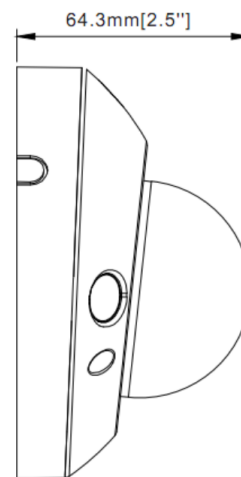

Dimensions

UNIT:mm[inch]

We reserve the right to modify product design and specification without notice and without incurring any obligation

For more information please contact a DSS Sales Representative

Toll Free: 1.888.467.8812 · Fax: 1.609.431.0932 · Email: sales@dss-cctv.com

www.dssdepot.com