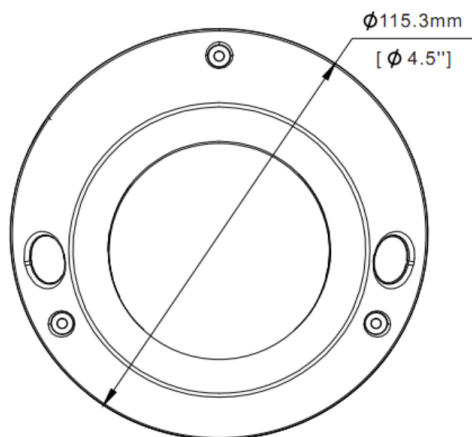

Dimensions

UNIT:mm[inch]

We reserve the right to modify product design and specification without notice and without incurring any obligation

For more information please contact a DSS Sales Representative

Toll Free: 1.888.467.8812 · Fax: 1.609.431.0932 · Email: sales@dss-cctv.com

www.dssdepot.com